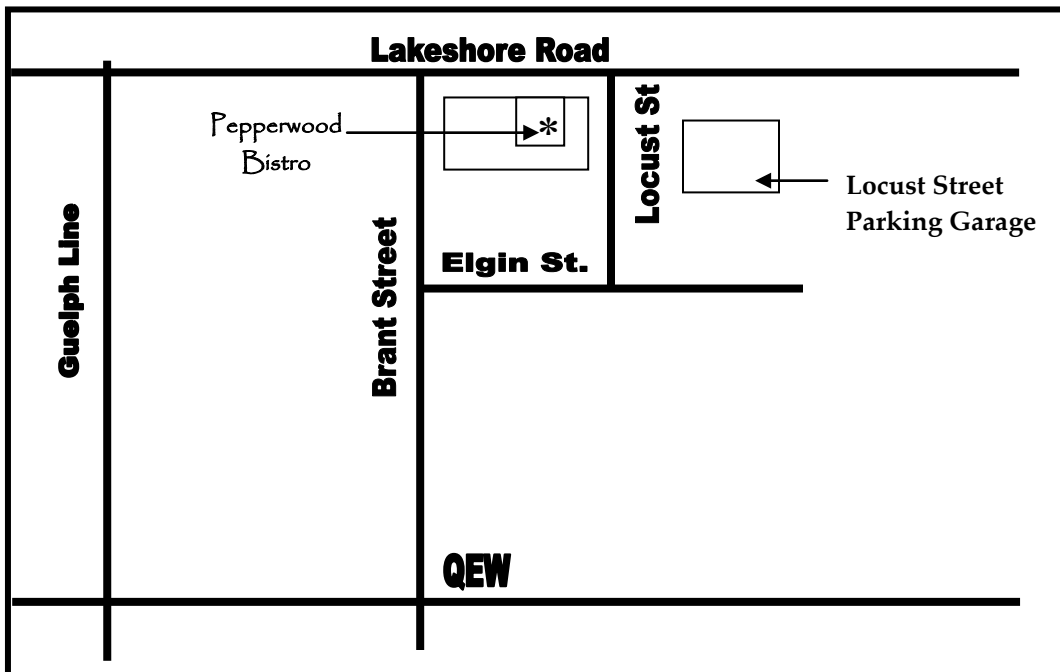

### Pepperwood Fact Sheet

Main dining area seats 175 plus 25-30 at the bar

**Two separate dining areas:** Elevated room seats 30-35, Private room seats 20-22

Seasonal Lakefront Patio seats 70-80

**Hours of Operation:** Monday-Thursday 11:30AM-12:30AM

Friday 11:30AM-1:30AM

Saturday 10:30AM-1:30AM

Sunday 10:30AM-12:30AM

Pepperwood Bistro is wheelchair accessible

Parking garage located across Locust Street behind Esso station

Parking is free in the Parking Garage after 6:00PM Monday to Sunday